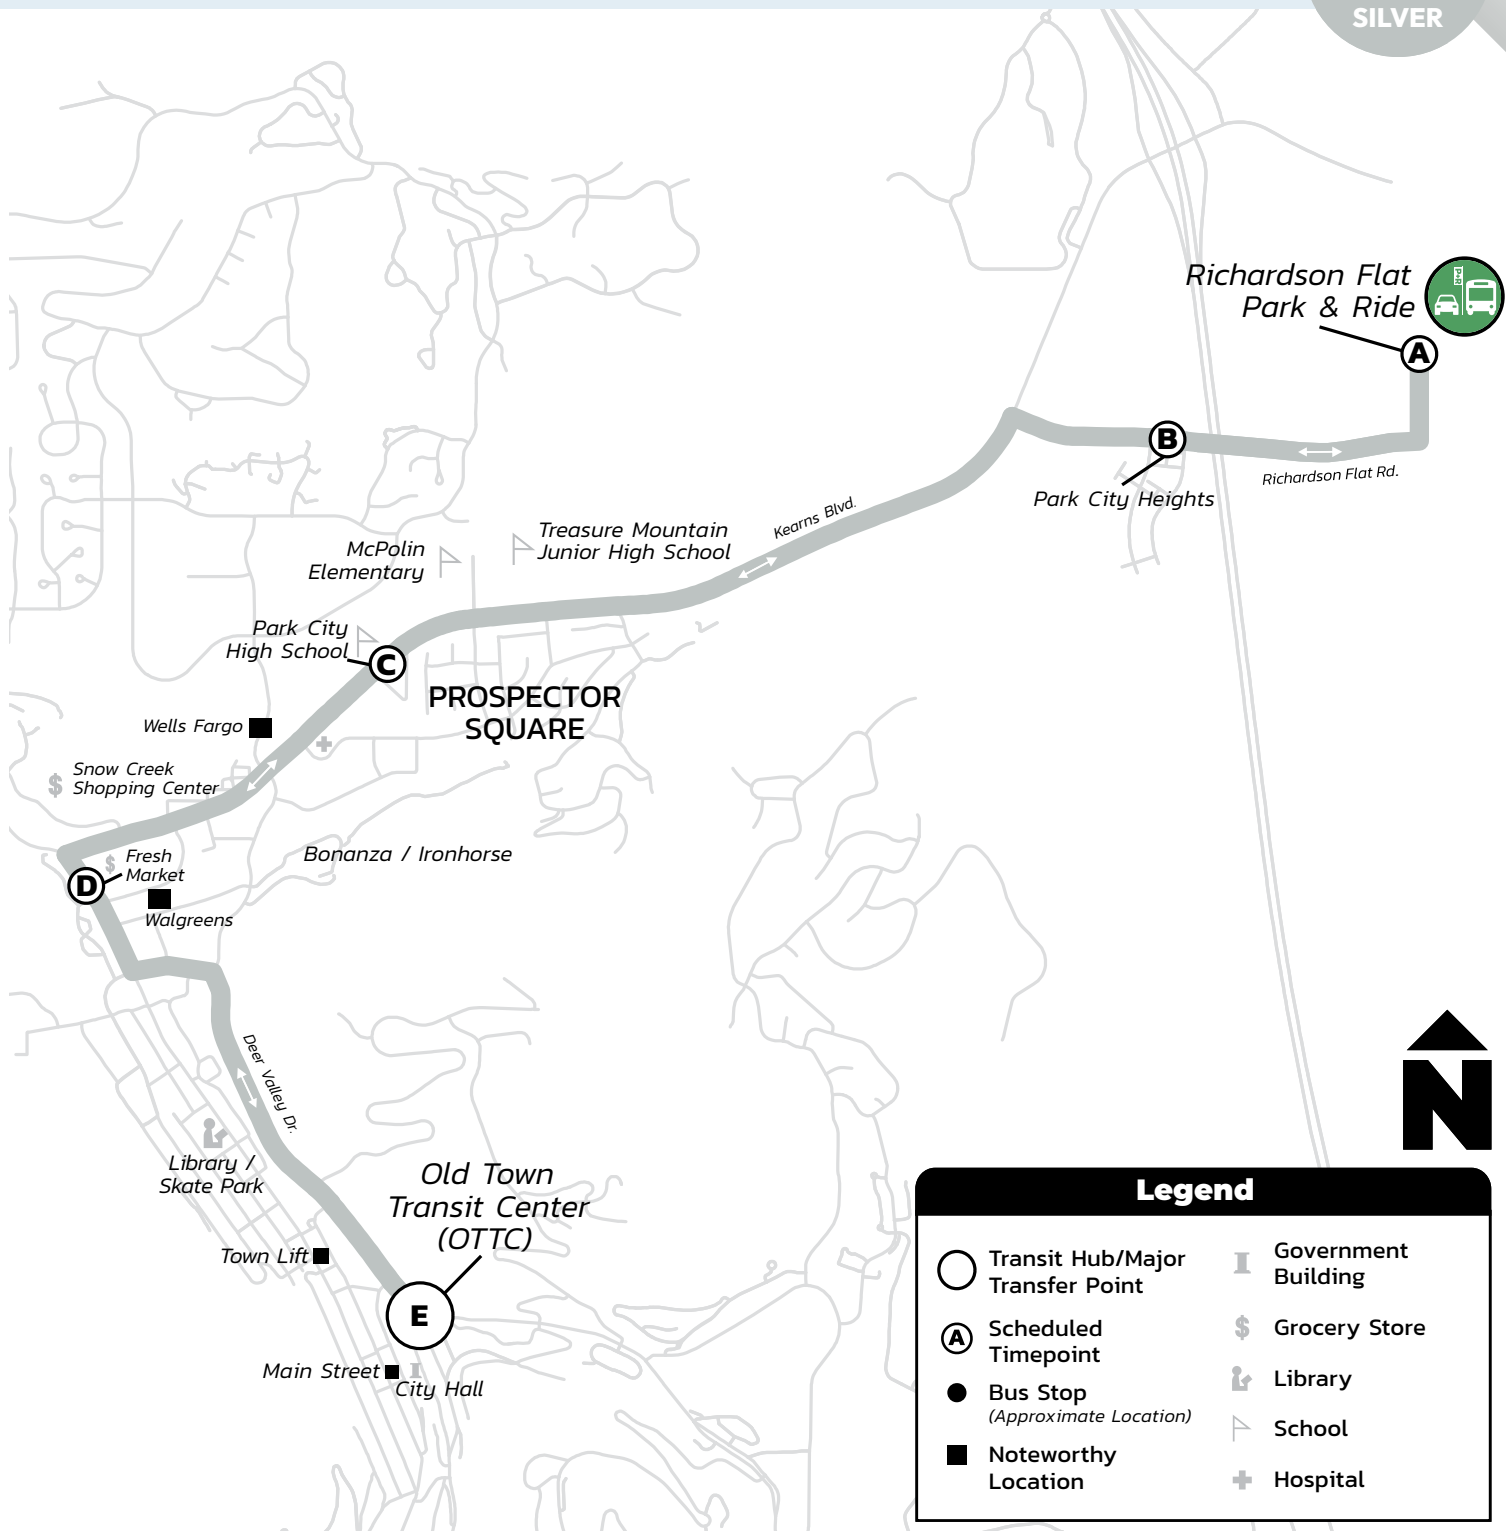

**Hours: 6:10 AM - 7:40 PM, one trip at 11:10PM**

From Old Town Transit Center (OTTC)

Seven days a week

# Richardson Flat Park & Ride- Old Town Express

Every 30 minutes

**Legend**

Transit Hub/Major Transfer Point	Government Building
Scheduled Timepoint	Grocery Store
Bus Stop (Approximate Location)	Library
Noteworthy Location	School
	Hospital

# Hours: 6:16 AM–11:05 PM

From Old Town Transit Center (OTTC)  
Seven days a week

# Richardson Flat Park & Ride– Old Town Express

Every 30 minutes

To Main Street (OTTC)				
A	B	C	D	E
Richardson Flat Park & Ride	PC Heights (North)	PC High School	Fresh Market (West)	Main St. (OTTC) (Arrive)
6:30 AM	6:31 AM	6:35 AM	6:40 AM	6:45 AM*
7:00 AM	7:01 AM	7:05 AM	7:10 AM	7:15 AM*
7:30 AM	7:31 AM	7:35 AM	7:40 AM	7:45 AM*
8:00 AM	8:01 AM	8:05 AM	8:10 AM	8:15 AM*
8:30 AM	8:31 AM	8:35 AM	8:40 AM	8:45 AM*
9:00 AM	9:01 AM	9:05 AM	9:10 AM	9:15 AM*
9:30 AM	9:31 AM	9:35 AM	9:40 AM	9:45 AM*
10:00 AM	10:01 AM	10:05 AM	10:10 AM	10:15 AM*
10:30 AM	10:31 AM	10:35 AM	10:40 AM	10:45 AM*
11:00 AM	11:01 AM	11:05 AM	11:10 AM	11:15 AM*
11:30 AM	11:31 AM	11:35 AM	11:40 AM	11:45 AM*
12:00 PM	12:01 PM	12:05 PM	12:10 PM	12:15 PM*
12:30 PM	12:31 PM	12:35 PM	12:40 PM	12:45 PM*
1:00 PM	1:01 PM	1:05 PM	1:10 PM	1:15 PM*
1:30 PM	1:31 PM	1:35 PM	1:40 PM	1:45 PM*
2:00 PM	2:01 PM	2:05 PM	2:10 PM	2:15 PM*
2:30 PM	2:31 PM	2:35 PM	2:40 PM	2:45 PM*
3:00 PM	3:01 PM	3:05 PM	3:10 PM	3:15 PM*
3:30 PM	3:31 PM	3:35 PM	3:40 PM	3:45 PM*
4:00 PM	4:01 PM	4:05 PM	4:10 PM	4:15 PM*
4:30 PM	4:31 PM	4:35 PM	4:40 PM	4:45 PM*
5:00 PM	5:01 PM	5:05 PM	5:10 PM	5:15 PM*
5:30 PM	5:31 PM	5:35 PM	5:40 PM	5:45 PM*
6:00 PM	6:01 PM	6:05 PM	6:10 PM	6:15 PM*
6:30 PM	6:31 PM	6:35 PM	6:40 PM	6:45 PM
6:55 PM	6:56 PM	7:00 PM	7:05 PM	7:10 PM
7:25 PM	7:26 PM	7:30 PM	7:35 PM	7:40 PM